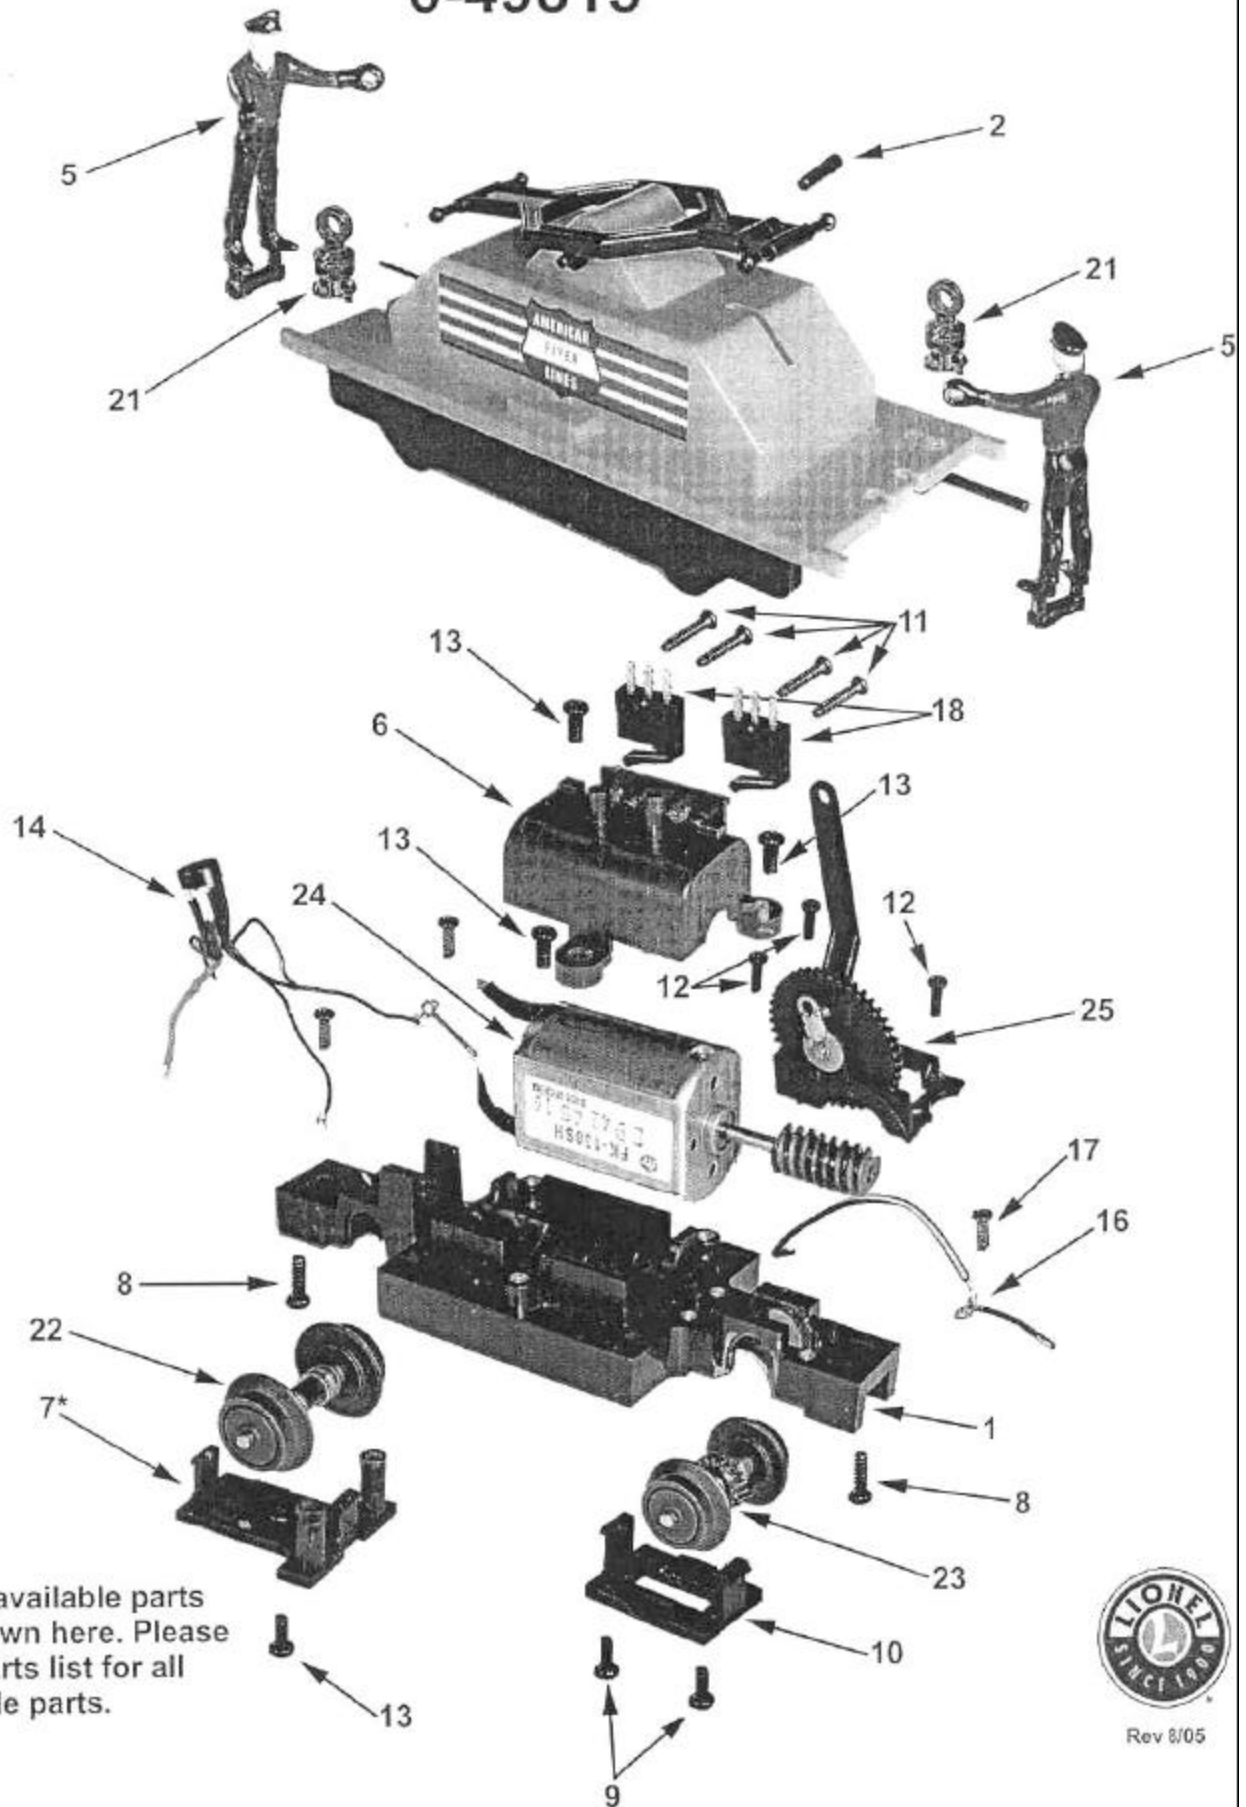

#741 A/F Handcar and Shed

6-49815

Not all available parts are shown here. Please view parts list for all available parts.

Rev 8/05

Parts List

6/07/05

6-49815

A/F #741 HAND CAR & SHED

<u>NO.</u>	<u>Item</u>	<u>Description</u>	<u>Qty Reqd</u>	<u>U/M</u>
1	6409815005	FRAME/#741 HC	1.0000	EA
2	6409815010	PIN/PUMP HANDLE MTG	1.0000	EA
3	6409815022	ROOF/RED #741 HC & SHED	1.0000	EA
4	6409815024	SHED COMP W/BASE-#741 HC&SHED	1.0000	EA
5	6409815041	FIGURE/#741 HC & SHED	2.0000	EA
6	6409815054	MOTOR COVER/#741 HC	1.0000	EA
7	6409815064	FRM COVER/PLAIN WHEEL/#741 HC *	1.0000	EA
8	6409815072	SCR/2.0X6MM/SHELL MTG	2.0000	EA
9	6409815073	SCR/1.6X4MM/FRM CVR GEAR WHEEL	2.0000	EA
10	6409815074	FRM COVER/GEAR WHEEL/#741 HC	1.0000	EA
11	6409815082	SCR/CHERRY SWITCH MTG	4.0000	EA
12	6409815083	SCR/1.7X5MM/GEAR LINKAGE MTG	3.0000	EA
13	6409815084	SCR/2.0X4MM/MTR CVR&FRM CVR PL	4.0000	EA
14	6409815112	BRIDGE REC ASSY W/AXLE CONTACT	1.0000	EA
15	6409815151	CAPACITOR .1MFD	1.0000	EA
16	6409815156	AXLE CONTACT ASSY/#741 HC	3.0000	EA
17	6409815157	SCR/1.7X5MM/AXLE CONTACT MTG	3.0000	EA
18	6409815162	CHERRY SWITCH/#741 HC & SHED	2.0000	EA
19	6409815182	REVERSING ROD/#741 HC & SHED	2.0000	EA
20	6409815183	REVERSING ROD HOUSING	1.0000	EA
21	6409815217	LANTERN/RED-#741 HC & SHED	2.0000	EA
22	6409815502	WHEEL SET PLAIN/#741 HC	1.0000	EA
23	6409815503	WHEEL SET W/WORM GEAR/#741 HC	1.0000	EA
24	6409815507	MOTOR & WORM GEAR ASSY/#741 HC	1.0000	EA
25	6409815514	LINKAGE & GEAR ASSY/#741 HC	1.0000	EA

* - PART NOT AVAILABLE