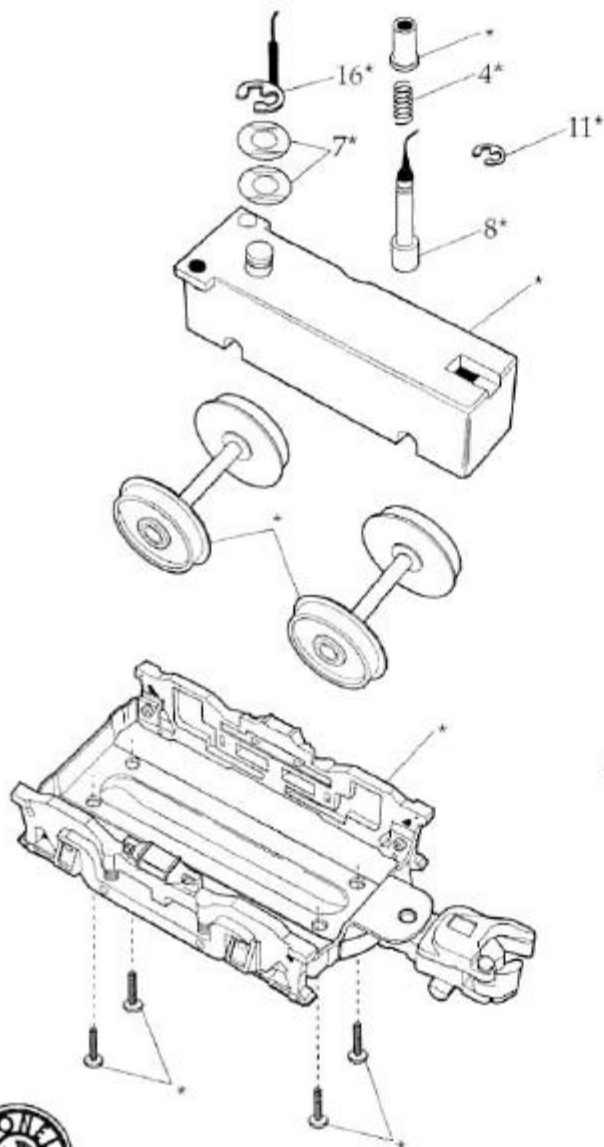

AMERICAN FLYER BALDWIN SWITCHER FRONT AND REAR TRUCK ASSEMBLY

Rear (Cab Side) Motorized Truck

Ref. #17 is a complete Rear Motorized Truck with all parts marked with a double Asterisk (**).

Front Non-Motorized Truck

Ref. #26 is a complete Front Truck with all parts marked with a single Asterisk (*).

Parts List

6/28/05

AF BLDWN SWTCHR MLR A/F BALDWIN SWITCHER S.F.

<u>NO.</u>	<u>Item</u>	<u>Description</u>	<u>Qty Reqd</u>	<u>U/M</u>
1	6108301055	CABLE TIE 4"	1.0000	EA
2	6109001030	WIRE NUT IDEAL#30-712 TAN	2.0000	EA
3	6253664303	MINIATURE SWITCH	1.0000	EA
4	6408034022	PICK-UP SPRING-BALDWIN SWITCHR	2.0000	EA
5	6408034025	HDLGHT LENS-BALDWIN(PA14A168-1	1.0000	EA
6	6408034030	INSULATING BUSHING BALDWIN SWT	1.0000	EA
7	6408034031	SPACER/WASHER BALDWIN SWITCHER	4.0000	EA
8	6408034032	PICK-UP ASSY/BALDWIN SWITCHER	2.0000	EA
9	6408034035	FRT CAB WDW MLD-BALDWIN SWTCHR	1.0000	EA
10	6408034045	CAB SIDE WDW MLD-BALDWIN SWTCR	2.0000	EA
11	6408034052	PICK-UP E-RING/BALDWIN SWITCHR	2.0000	EA
12	6408034055	REAR CAB WDW MLD-BALDWIN SWTCR	1.0000	EA
13	6408034062	WORM SHAFT ASSY-BALDWIN SWITCR *	1.0000	EA
14	6408034072	MTR GEAR BOX BUSHING-BALD SWTR *	2.0000	EA
15	6408034085	WIRE RETAINER/MTR MOUNT PLATE	1.0000	EA
16	6408034092	E-RING W/WIRE TRK MGT-BALD SW	2.0000	EA
17	6408034100	MTR TRK ASSY/BLK-BALDWIN SWTCR	1.0000	EA
18	6408034110	MTR W/GEAR-BALDWIN SWITCHER *	1.0000	EA
19	6408034116	E-UNIT PCB BALDWIN SWITCHER	1.0000	EA
20	6408034122	SCR/MTG E-UNIT BRKT/3.5X6MM	2.0000	EA
21	6408034134	SCR/MTG SWITCH/2X5MM PH	2.0000	EA
22	6408034136	SCR/MTG FRT SHELL FRT/2.6X5MM	2.0000	EA
23	6408034137	SCR/MTG SHELL RR/2.6X8MM PH	2.0000	EA
24	6408034166	HANDRAIL COTTER PIN BALDWIN	8.0000	EA
25	6408034187	SCR/MTG HDLT BRKT/2.5X4MM PH	1.0000	EA