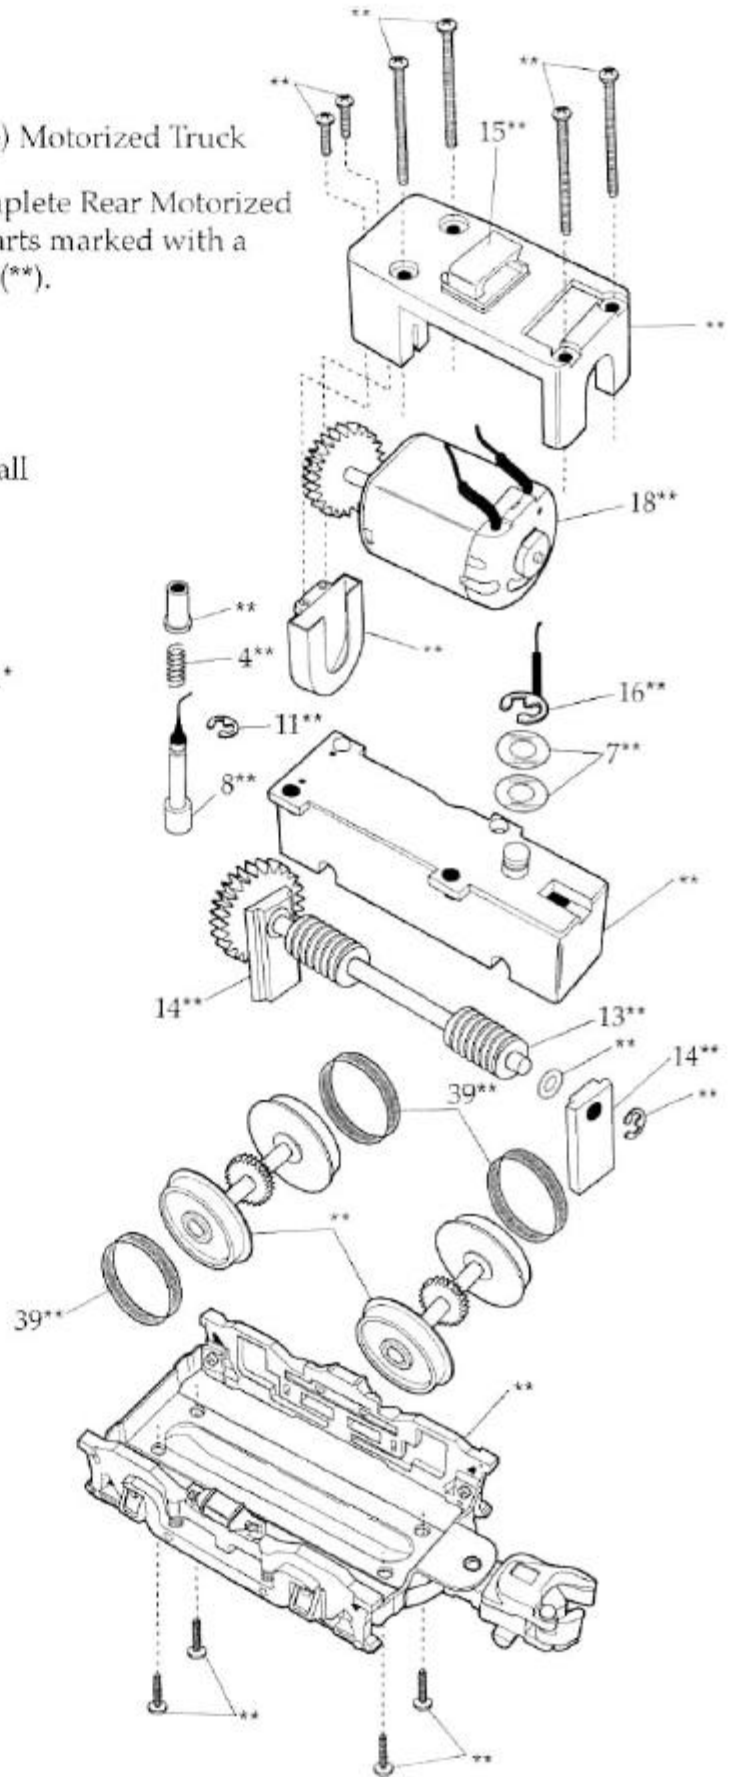

AMERICAN FLYER BALDWIN SWITCHER FRONT AND REAR TRUCK ASSEMBLY

Rear (Cab Side) Motorized Truck

Ref. #17 is a complete Rear Motorized Truck with all parts marked with a double Asterisk (**).

Front Non-Motorized Truck

Ref. #26 is a complete Front Truck with all parts marked with a single Asterisk (*).

Parts List

6/28/05

AF BLDWN SWTCHR MLR A/F BALDWIN SWITCHER S.F.

<u>NO.</u>	<u>Item</u>	<u>Description</u>	<u>Qty Reqd</u>	<u>U/M</u>
1	6108301055	CABLE TIE 4"	1.0000	EA
2	6109001030	WIRE NUT IDEAL#30-712 TAN	2.0000	EA
3	6253664303	MINIATURE SWITCH	1.0000	EA
4	6408034022	PICK-UP SPRING-BALDWIN SWITCHR	2.0000	EA
5	6408034025	HDLGHT LENS-BALDWIN(PA14A168-1	1.0000	EA
6	6408034030	INSULATING BUSHING BALDWIN SWT	1.0000	EA
7	6408034031	SPACER/WASHER BALDWIN SWITCHER	4.0000	EA
8	6408034032	PICK-UP ASSY/BALDWIN SWITCHER	2.0000	EA
9	6408034035	FRT CAB WDW MLD-BALDWIN SWTCHR	1.0000	EA
10	6408034045	CAB SIDE WDW MLD-BALDWIN SWTCR	2.0000	EA
11	6408034052	PICK-UP E-RING/BALDWIN SWITCHR	2.0000	EA
12	6408034055	REAR CAB WDW MLD-BALDWIN SWTCR	1.0000	EA
13	6408034062	WORM SHAFT ASSY-BALDWIN SWITCR *	1.0000	EA
14	6408034072	MTR GEAR BOX BUSHING-BALD SWTR *	2.0000	EA
15	6408034085	WIRE RETAINER/MTR MOUNT PLATE	1.0000	EA
16	6408034092	E-RING W/WIRE TRK MGT-BALD SW	2.0000	EA
17	6408034100	MTR TRK ASSY/BLK-BALDWIN SWTCR	1.0000	EA
18	6408034110	MTR W/GEAR-BALDWIN SWITCHER *	1.0000	EA
19	6408034116	E-UNIT PCB BALDWIN SWITCHER	1.0000	EA
20	6408034122	SCR/MTG E-UNIT BRKT/3.5X6MM	2.0000	EA
21	6408034134	SCR/MTG SWITCH/2X5MM PH	2.0000	EA
22	6408034136	SCR/MTG FRT SHELL FRT/2.6X5MM	2.0000	EA
23	6408034137	SCR/MTG SHELL RR/2.6X8MM PH	2.0000	EA
24	6408034166	HANDRAIL COTTER PIN BALDWIN	8.0000	EA
25	6408034187	SCR/MTG HDLT BRKT/2.5X4MM PH	1.0000	EA